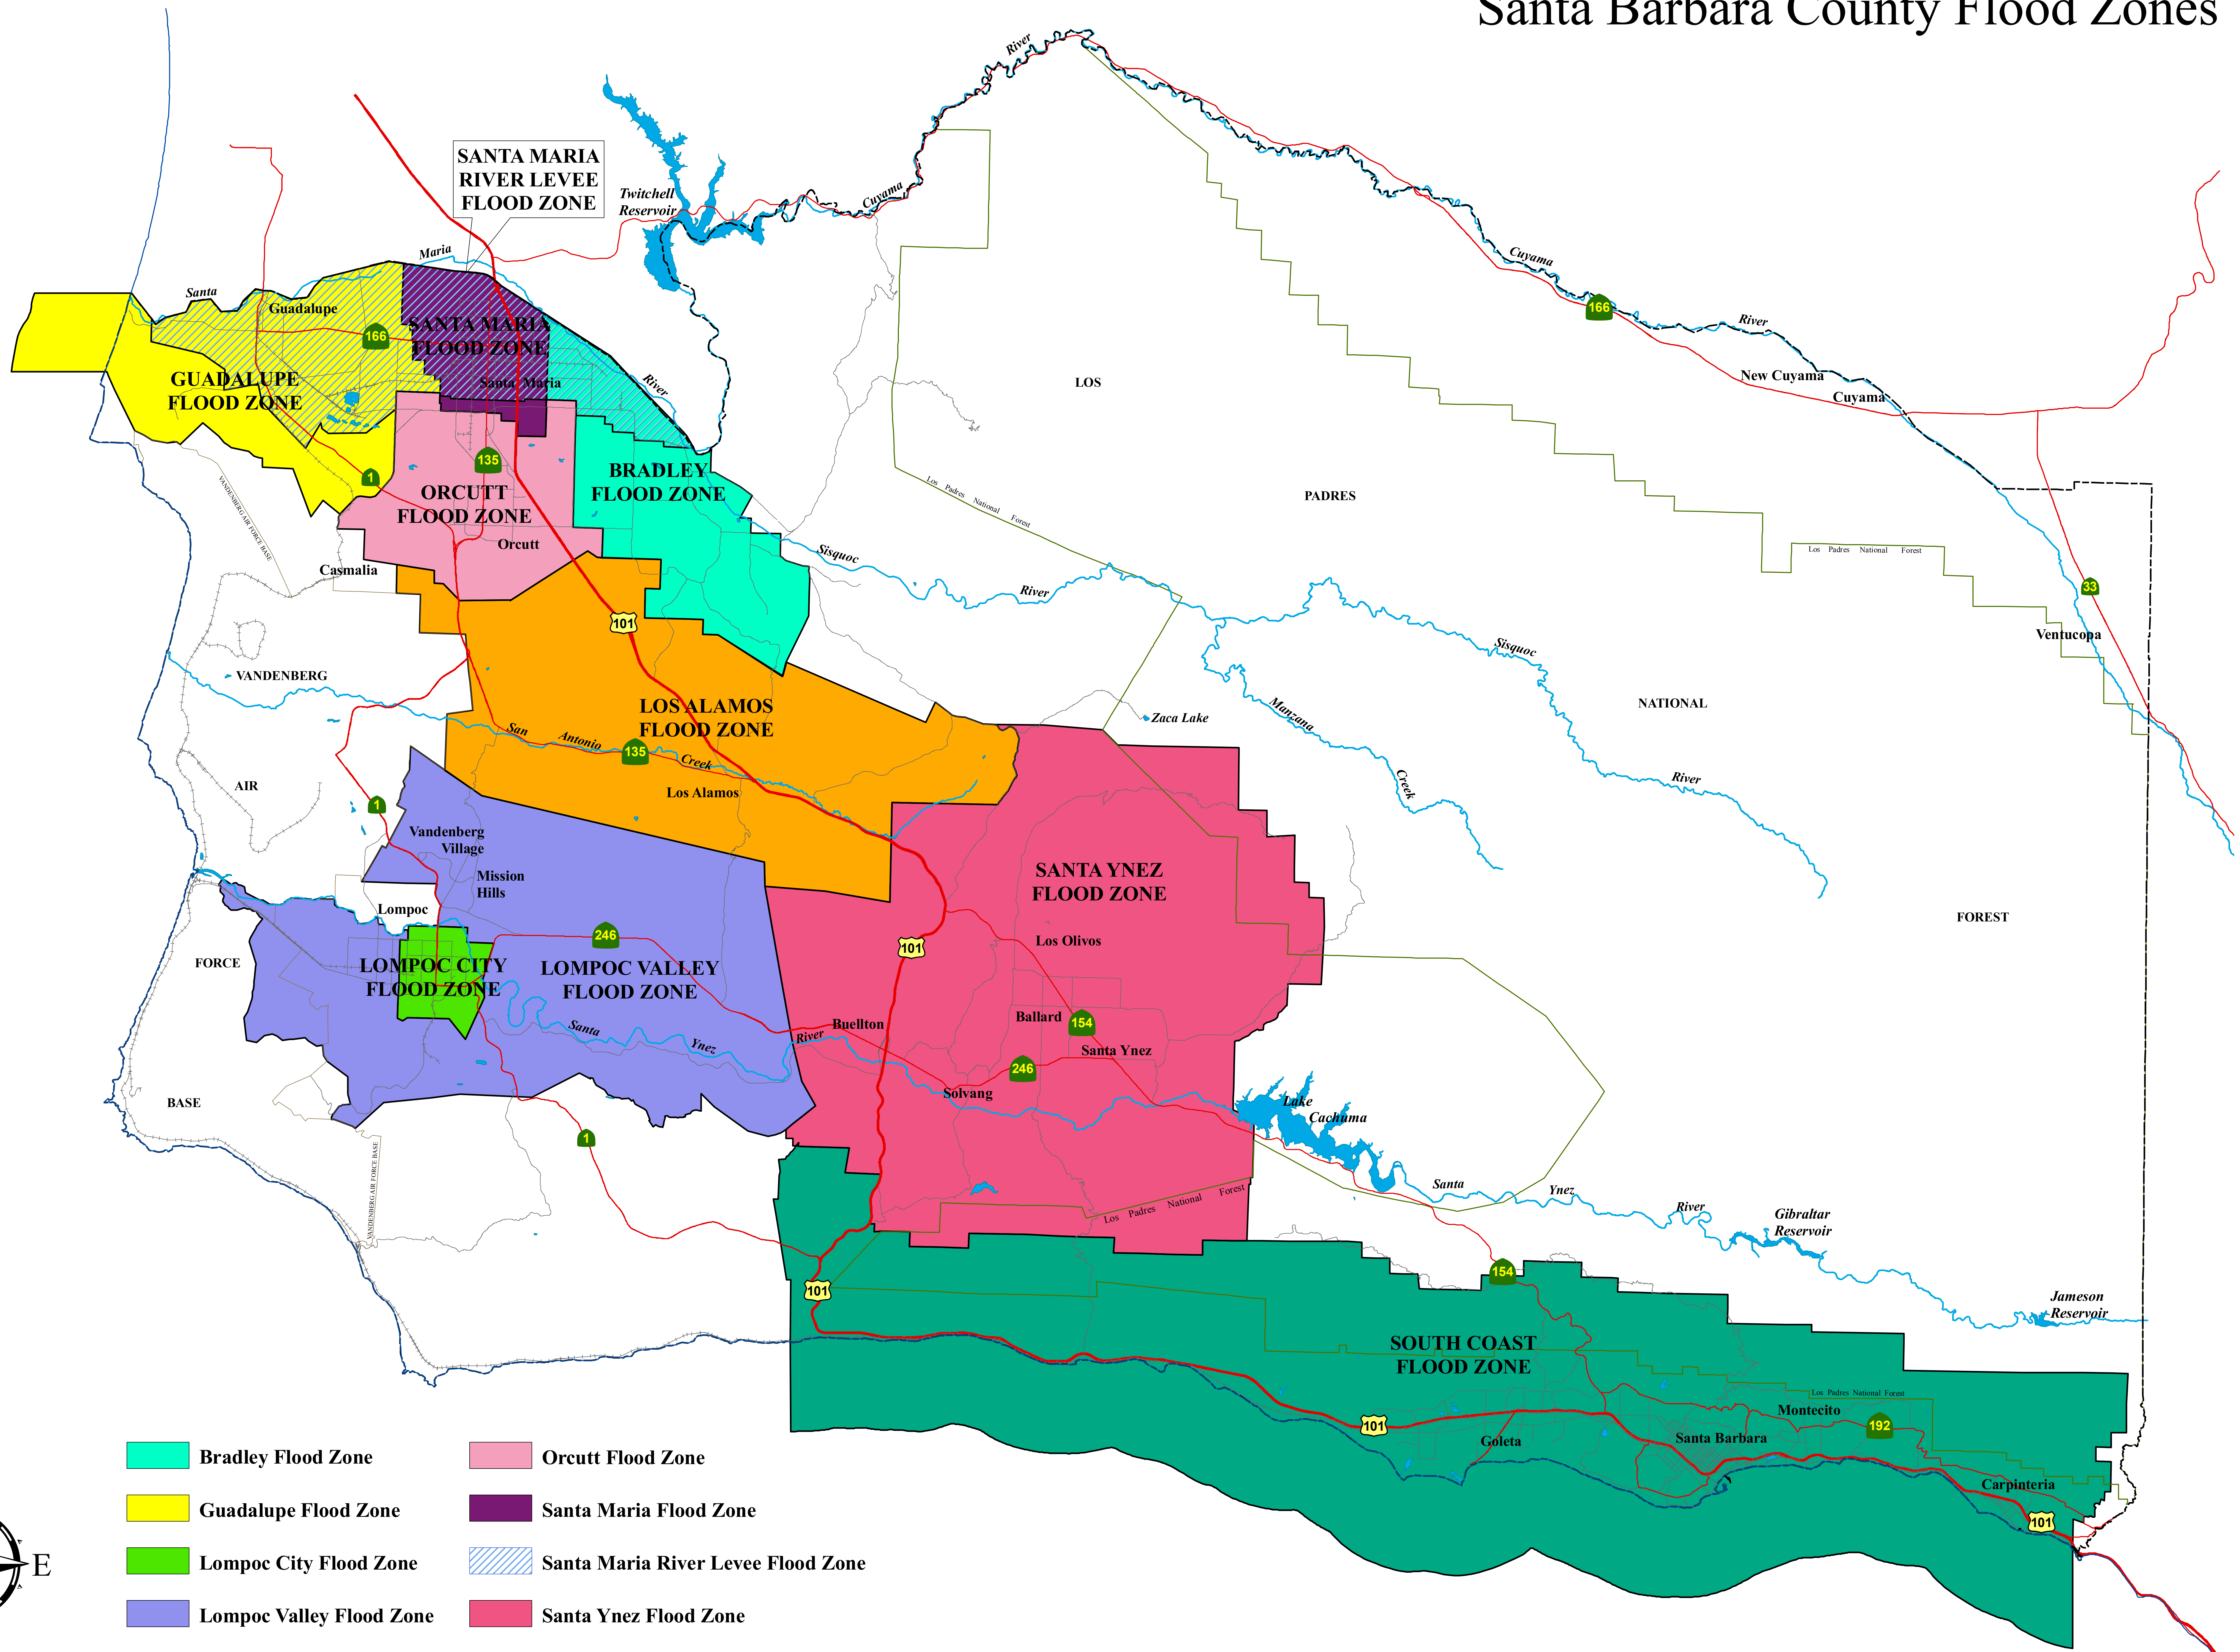

# Santa Barbara County Flood Zones

- |  |  |
|--|--|
|  Bradley Flood Zone       |  Orcutt Flood Zone                  |
|  Guadalupe Flood Zone     |  Santa Maria Flood Zone             |
|  Lompoc City Flood Zone   |  Santa Maria River Levee Flood Zone |
|  Lompoc Valley Flood Zone |  Santa Ynez Flood Zone              |
|  Los Alamos Flood Zone    |  South Coast Flood Zone             |