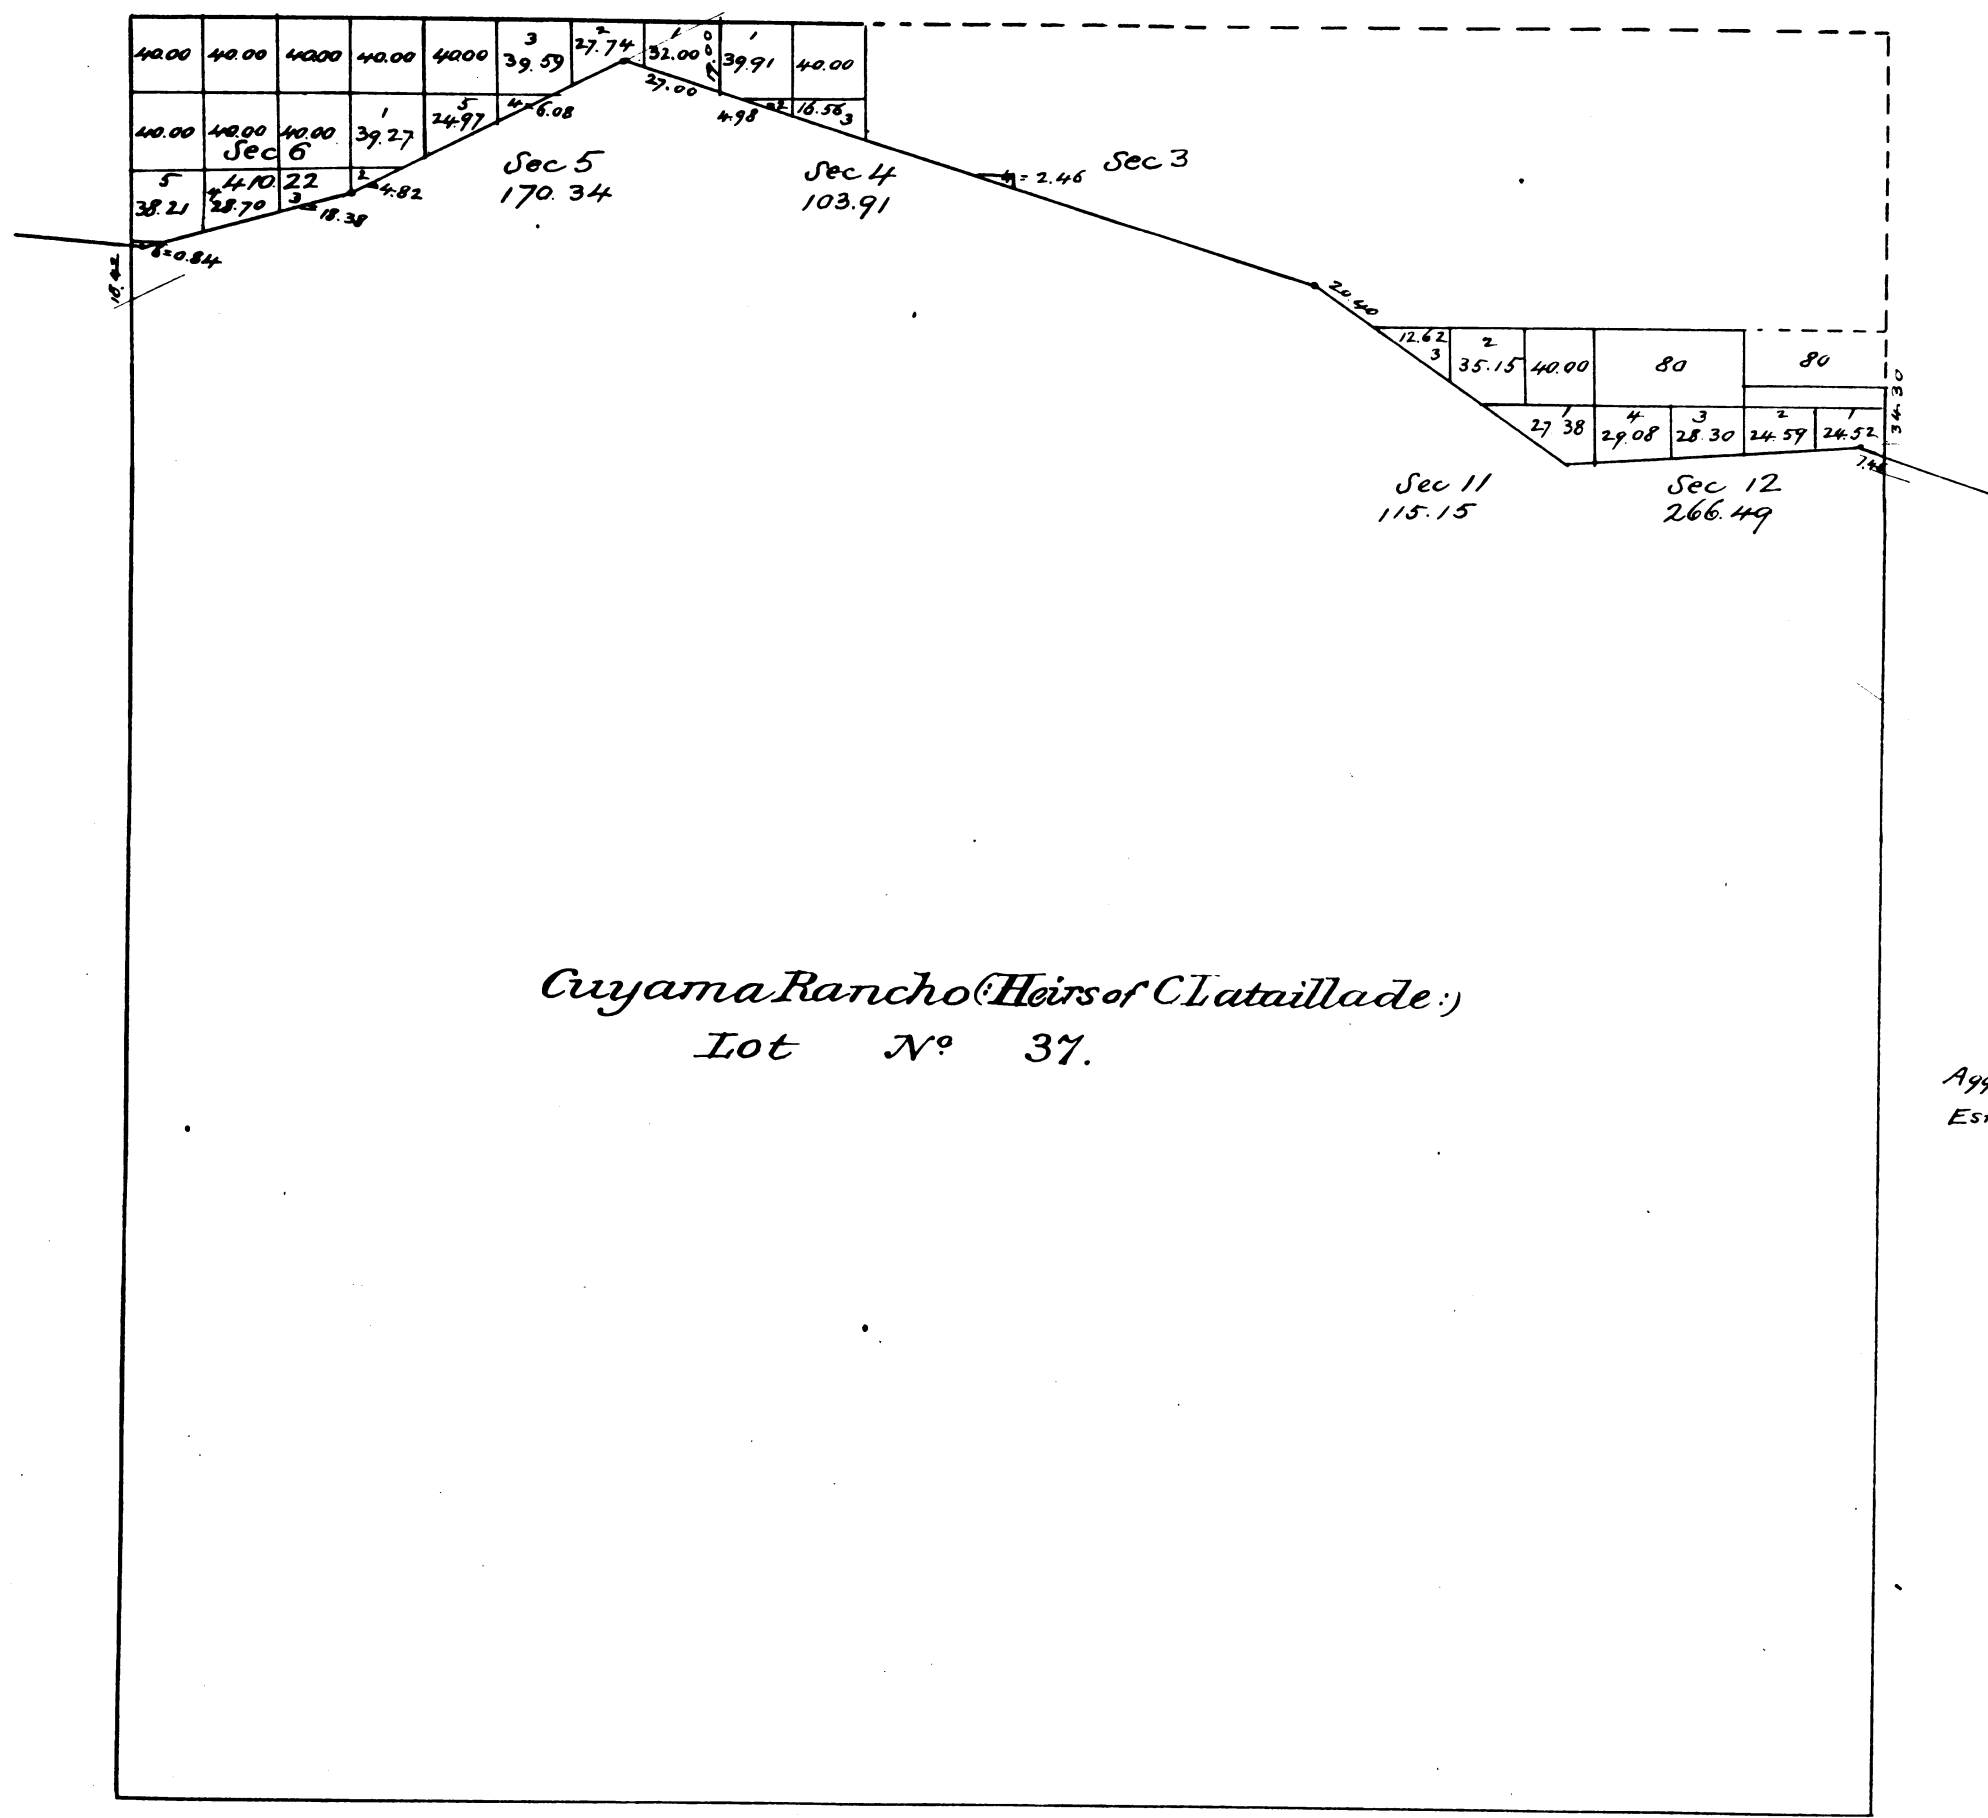

Township N° 10 North, Range N° 26 West, San Bernardino Meridian

Recd with letter of Sur. Genl dated Sept. 29, 1879

Cuyama Rancho (Heirs of Clataillade)  
Lot N° 37.

Aggregate Area of Public Land Surveyed	1066.11 Acres
Estimated " " Lot N° 37 Mountain land unsurveyed	22,010.41 "
Aggregate	<u>23076.52</u>

Survey Designated	By whom Surveyed	Date of Contract	Dist of Surveys	When Surveyed
Boundaries of Lot N° 37	Robt R. Harris	Instructions April 19 <sup>th</sup> 1872		1872

The above Map of Township N° 10 North, Range N° 26 West, San Bernardino Meridian is strictly conformable to the field notes of the surveys thereof, on file in this office which have been examined and approved  
Surveyor General's Office  
San Francisco California  
September 29<sup>th</sup> 1879