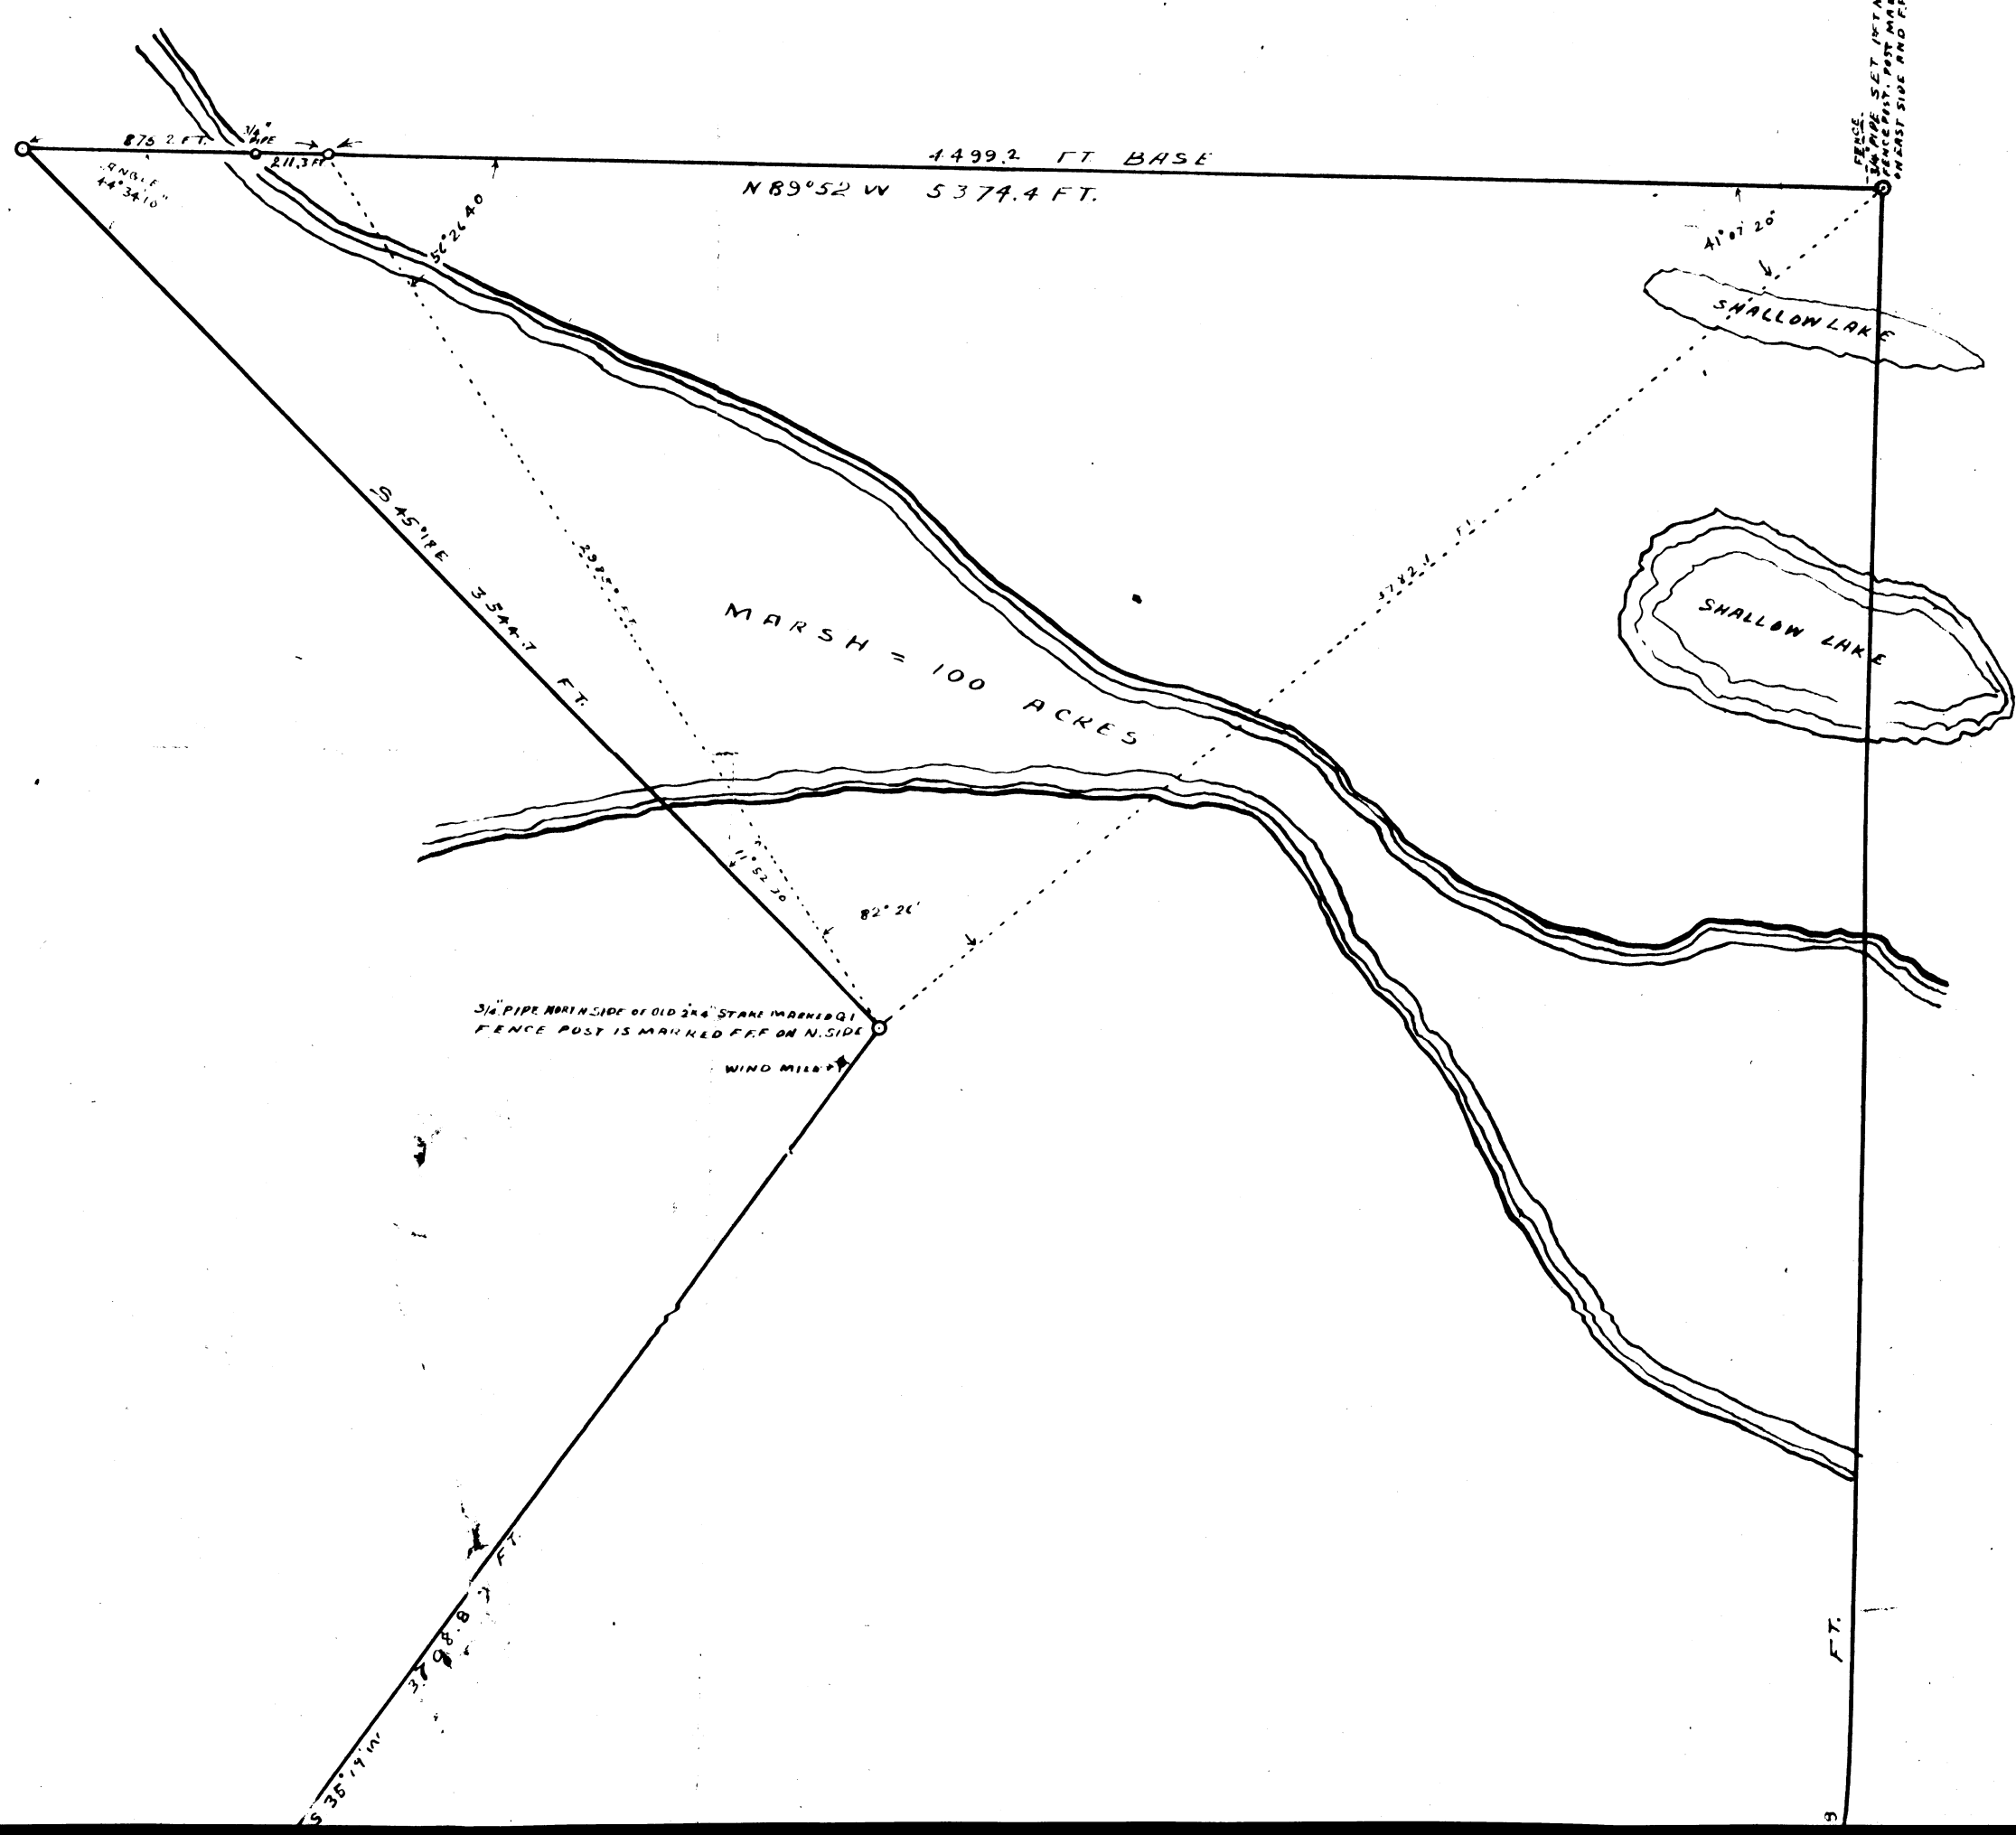

MAP
 OF
 SURVEY MADE BY F.F.FLOURNOY
 OF THE
 ELIZA PAULINE ELIZALDE TRACT
 BEING A PORTION OF THE
 PUNTA de la LAGUNA RANCHO
 SANTA BARBARA COUNTY CAL.
 Scale one inch = 500 ft.
 FEB. 1914

Tract A. 796[±] Acres.

Tract B. 458[±] Acres.

OLD FILE PLAN
 Deeds
 BOOK NO. 151
 PAGE NO. 550