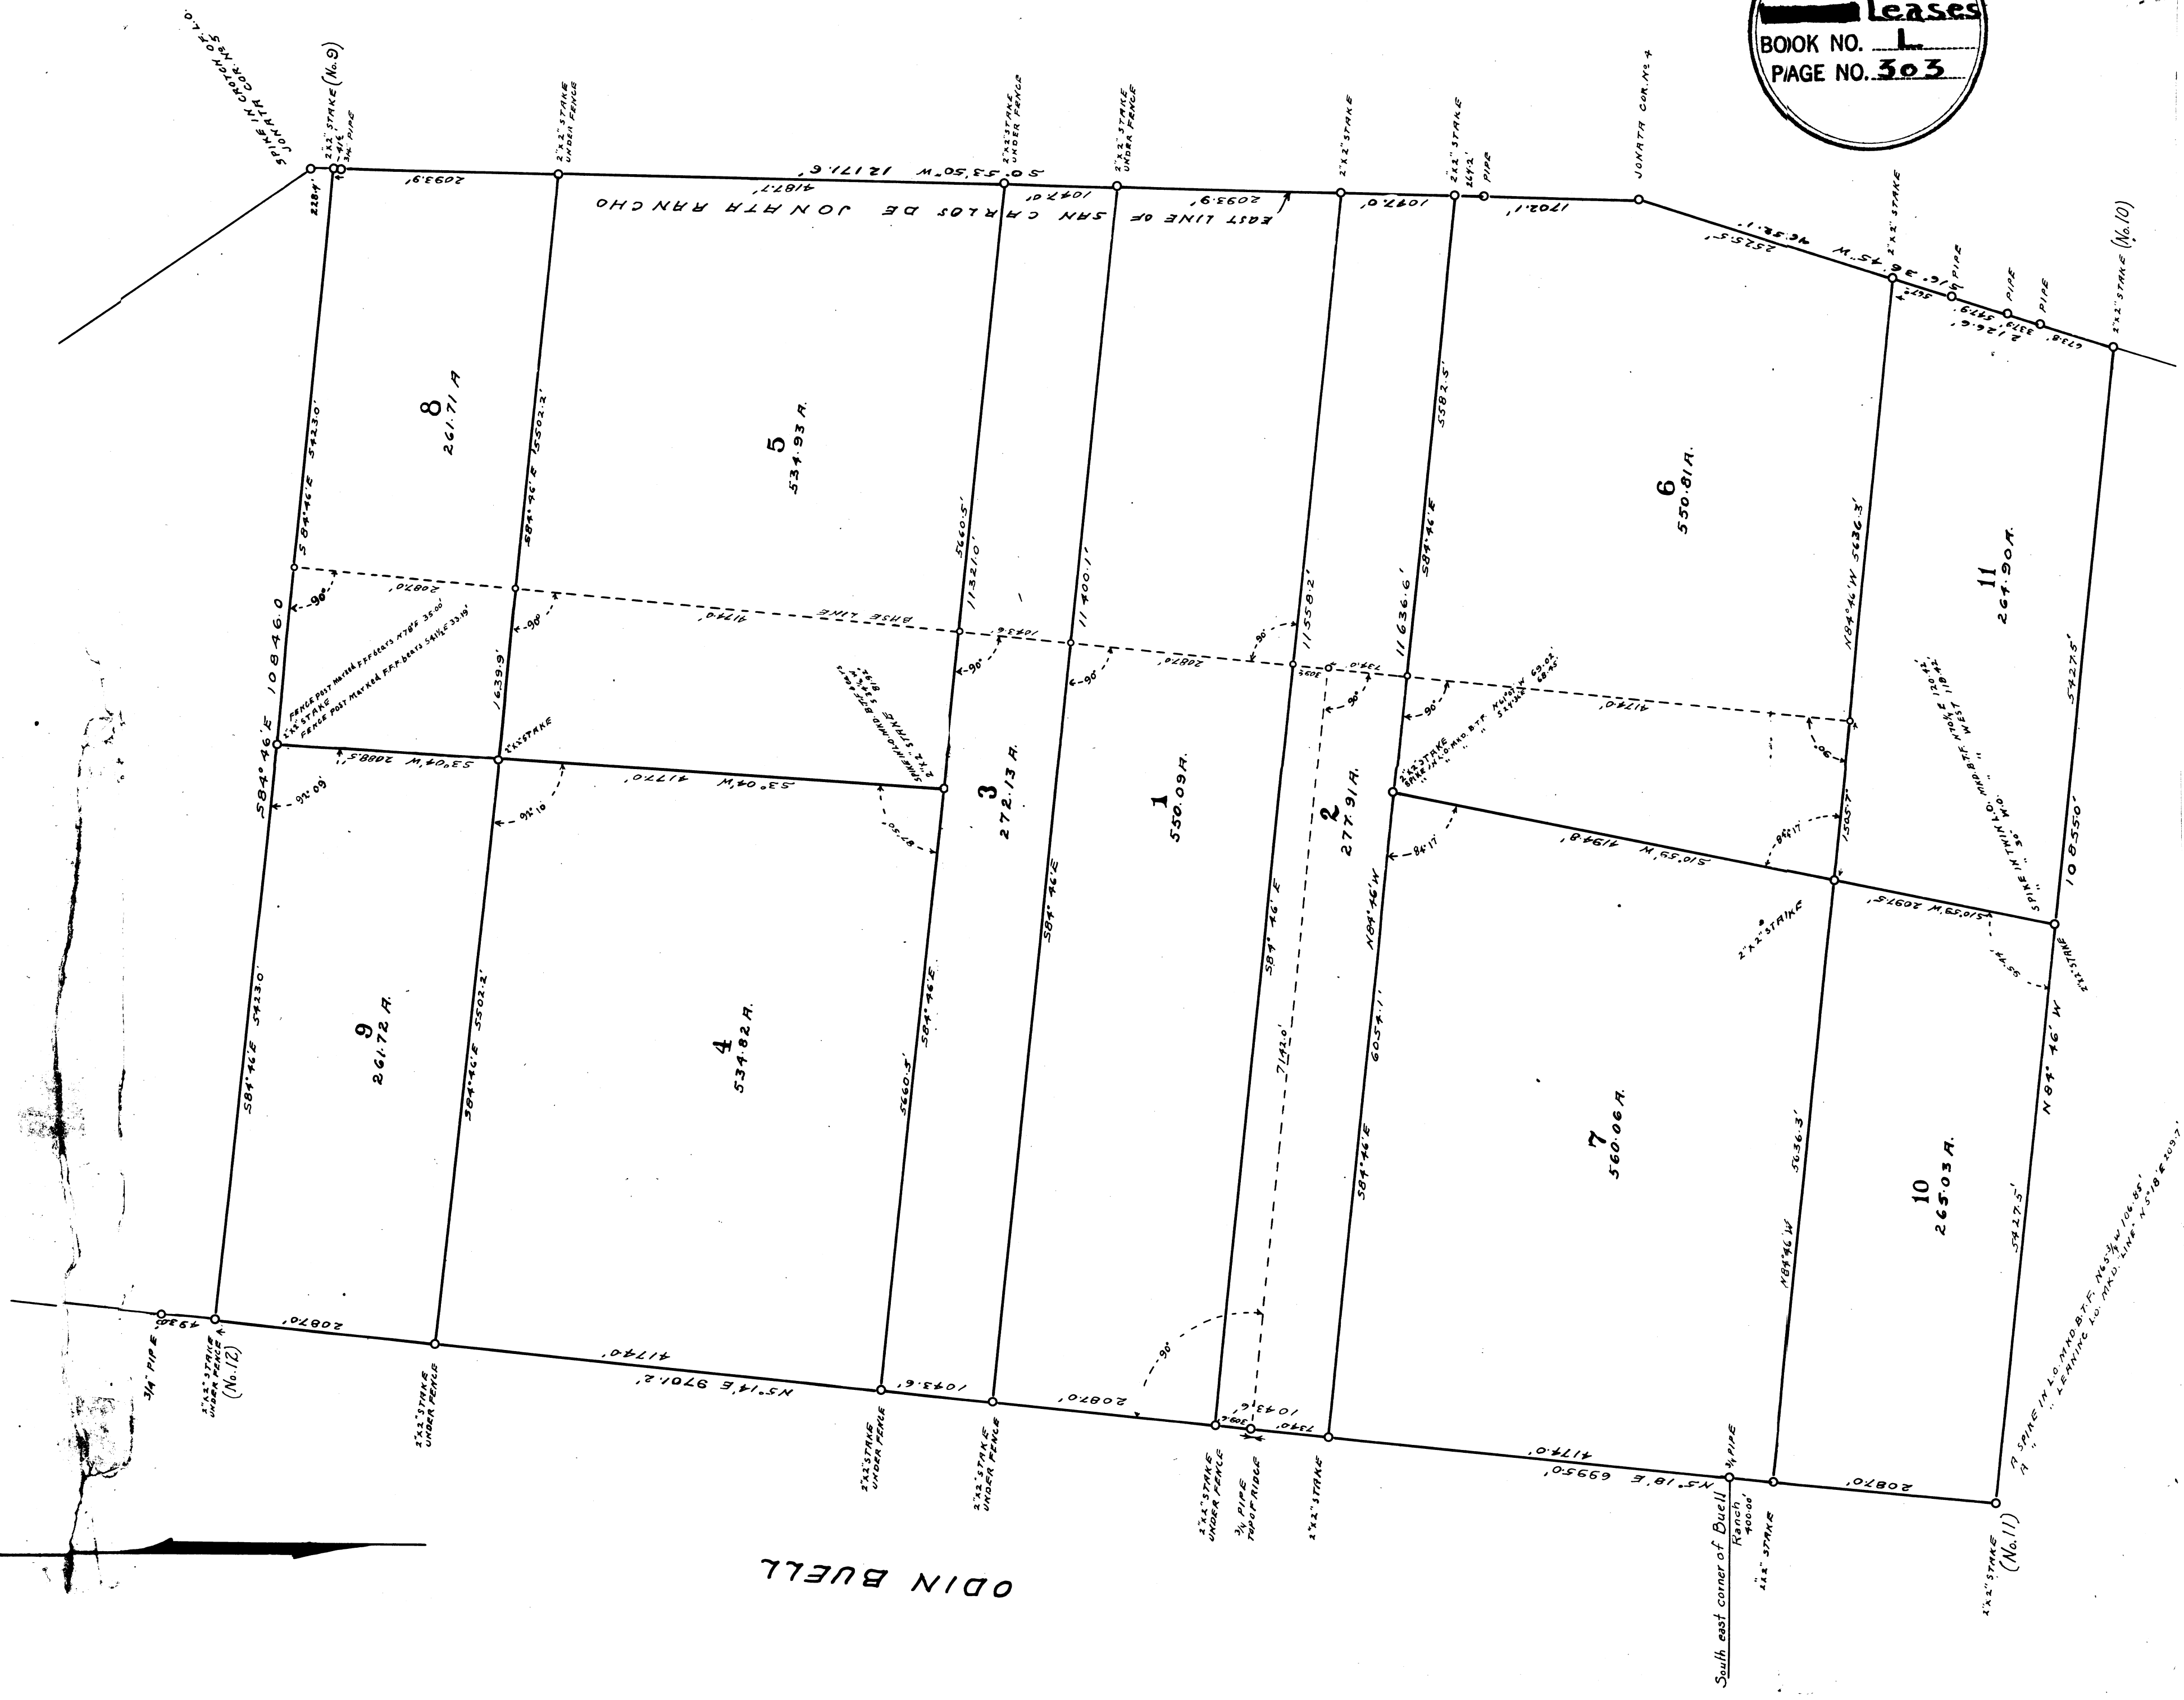

SURVEY MADE BY F.F. FLOURNOY  
OF A PORTION OF

# SAN CARLOS DE JONATA RANCHO OF THE OIL LEASES OF THE NATIONAL EXPLORATION CO.

MAY 1920

SCALE ONE INCH = 1000 FT.  
1534.11 A.

ODIN BULL

OLD FILE PLAN  
**Leases**  
 BOOK NO. **L**  
 PAGE NO. **303**