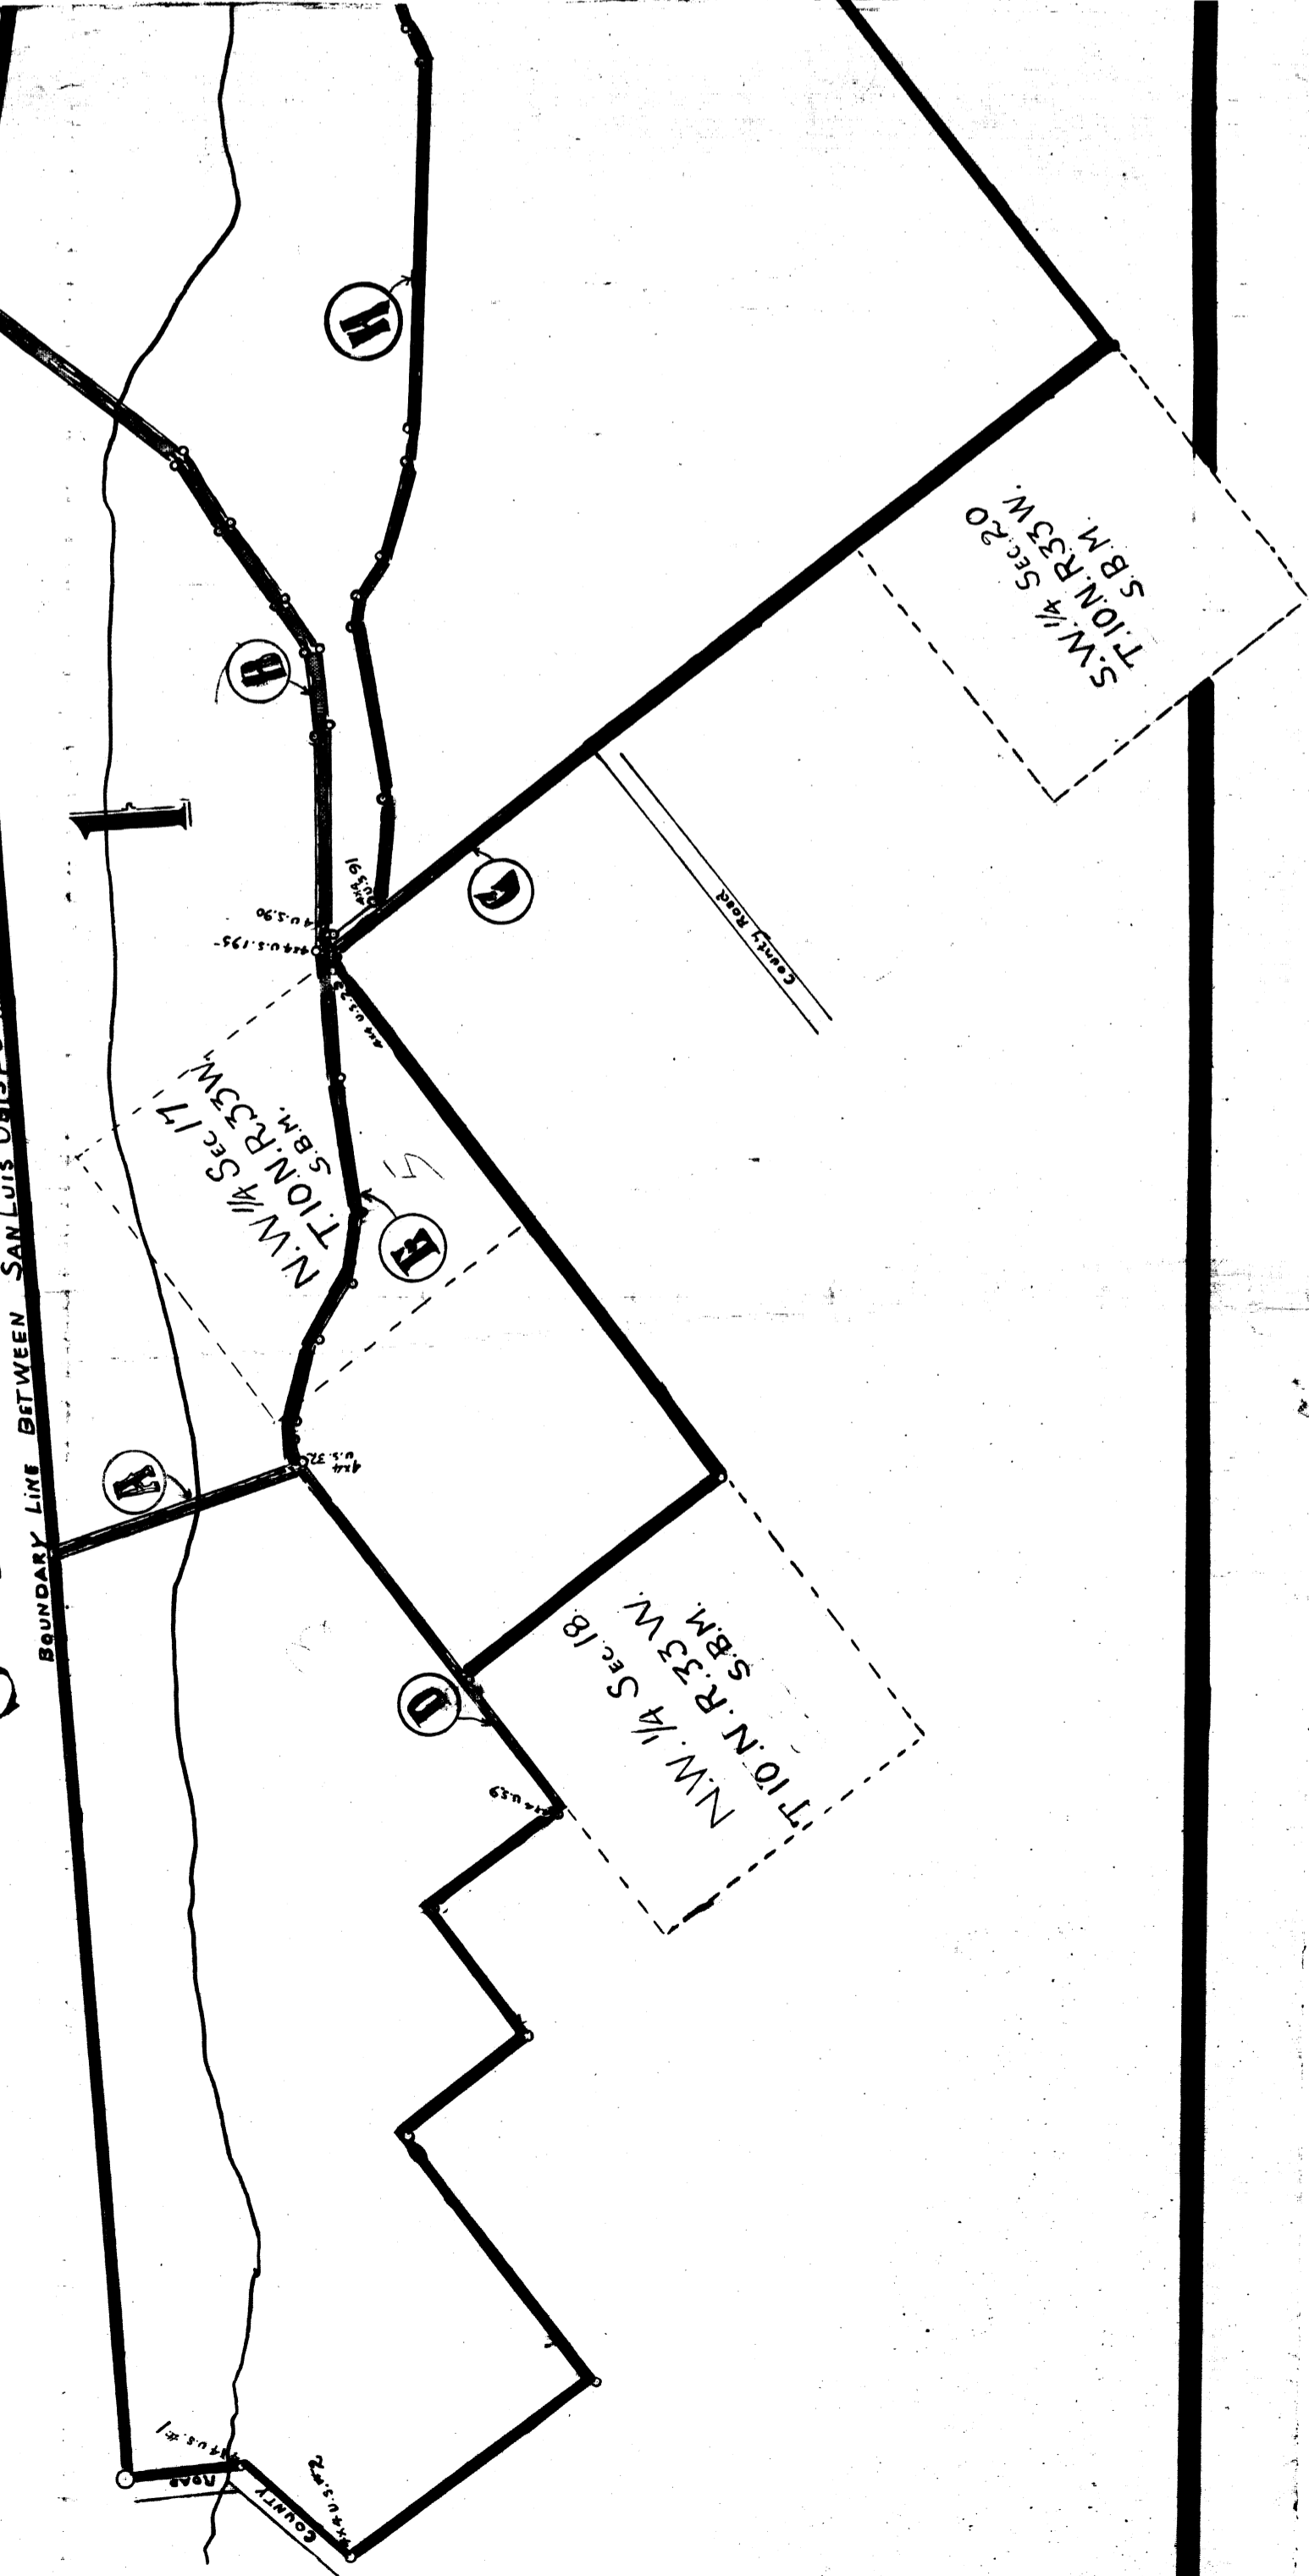

Copy
MAP
 of the
VALLEY of the LAN
SUEY RAN
 IN the
SANTA MARIA VALLEY
SANTA BARBARA CO., CALIF.
 scale 1 inch = 20 chains

SANTA MARIA
 BOUNDARY LINE BETWEEN SAN LUIS OBISPO AND SANTA BARBARA COUNTIES [NOT YET ESTABLISHED]

DEEDS
VALLEY of the LAN
SUEY RAN
 IN the
SANTA MARIA VALLEY
SANTA BARBARA CO., CALIF.
 Nov. 1, 1909.
 A.C. Grider, C.E.

RIVER