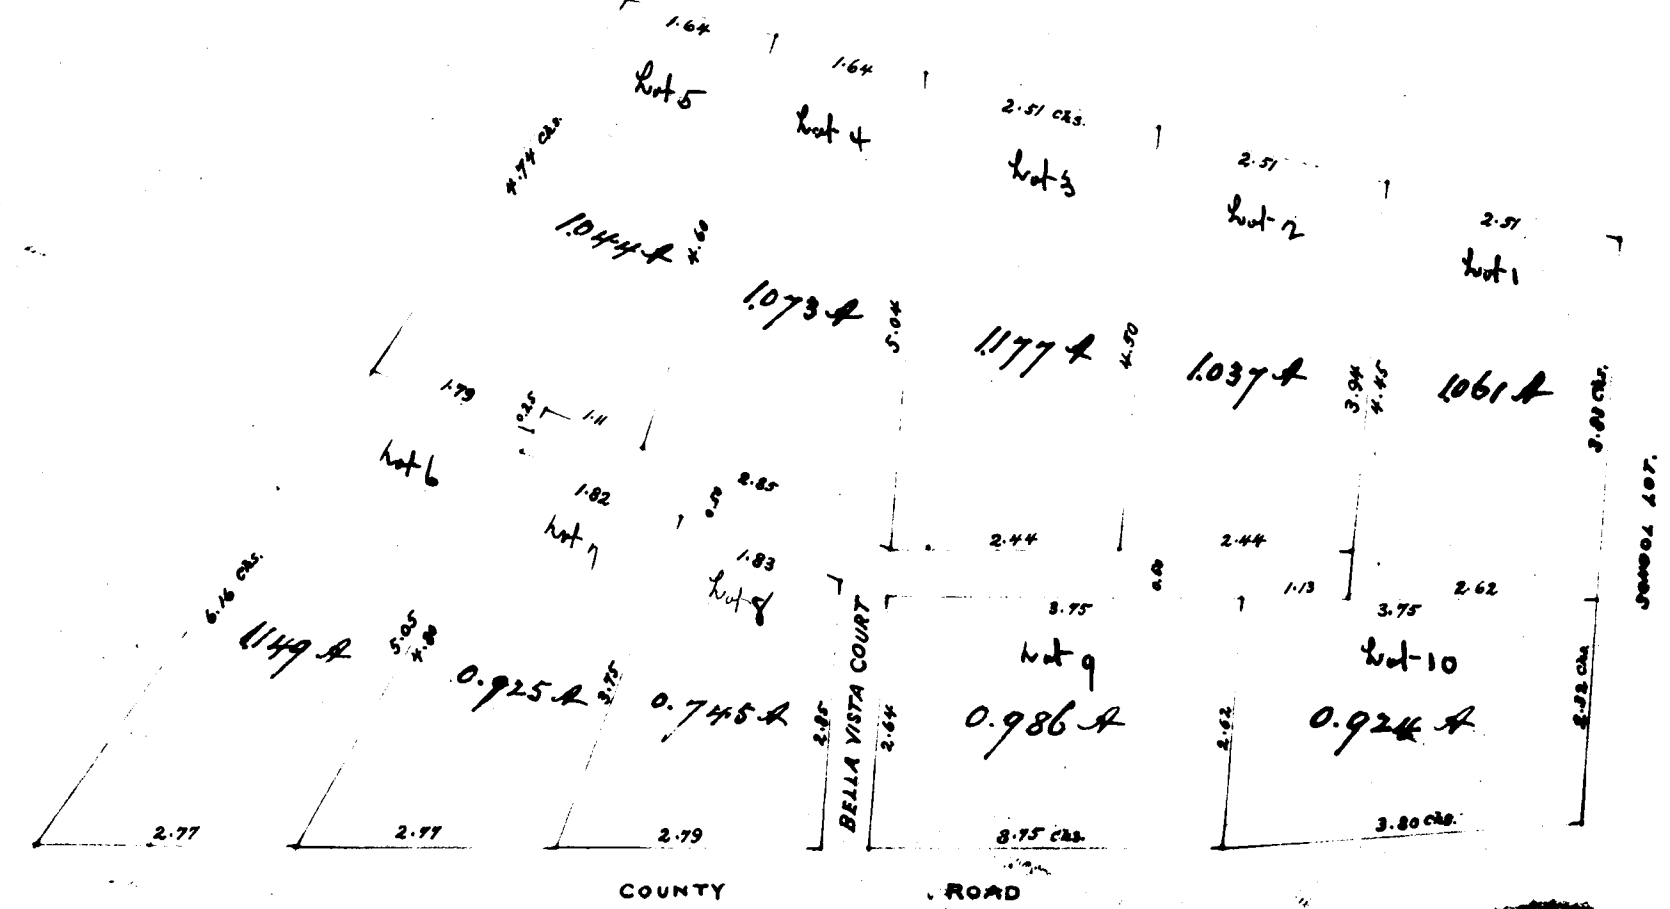

OLD FILE PLAN
Misc
BOOK NO. B
PAGE NO. 528

MAP OF THE BARKER TRACT IN THE CITY OF SANTA BARBARA.

CALIFORNIA.

Surveyed and Drawn by J. L. Barker.

CITY SURVEYOR

NOVEMBER 1886.

SCALE 100 FEET TO AN INCH.

OLD FILE PLAN
Misc
BOOK NO. B
PAGE NO. 533

BELLA VISTA TRACT

AT EL MONTECITO.
Subdivided by R. Munch.
SCALE 2 CHAINS PER INCH.

533