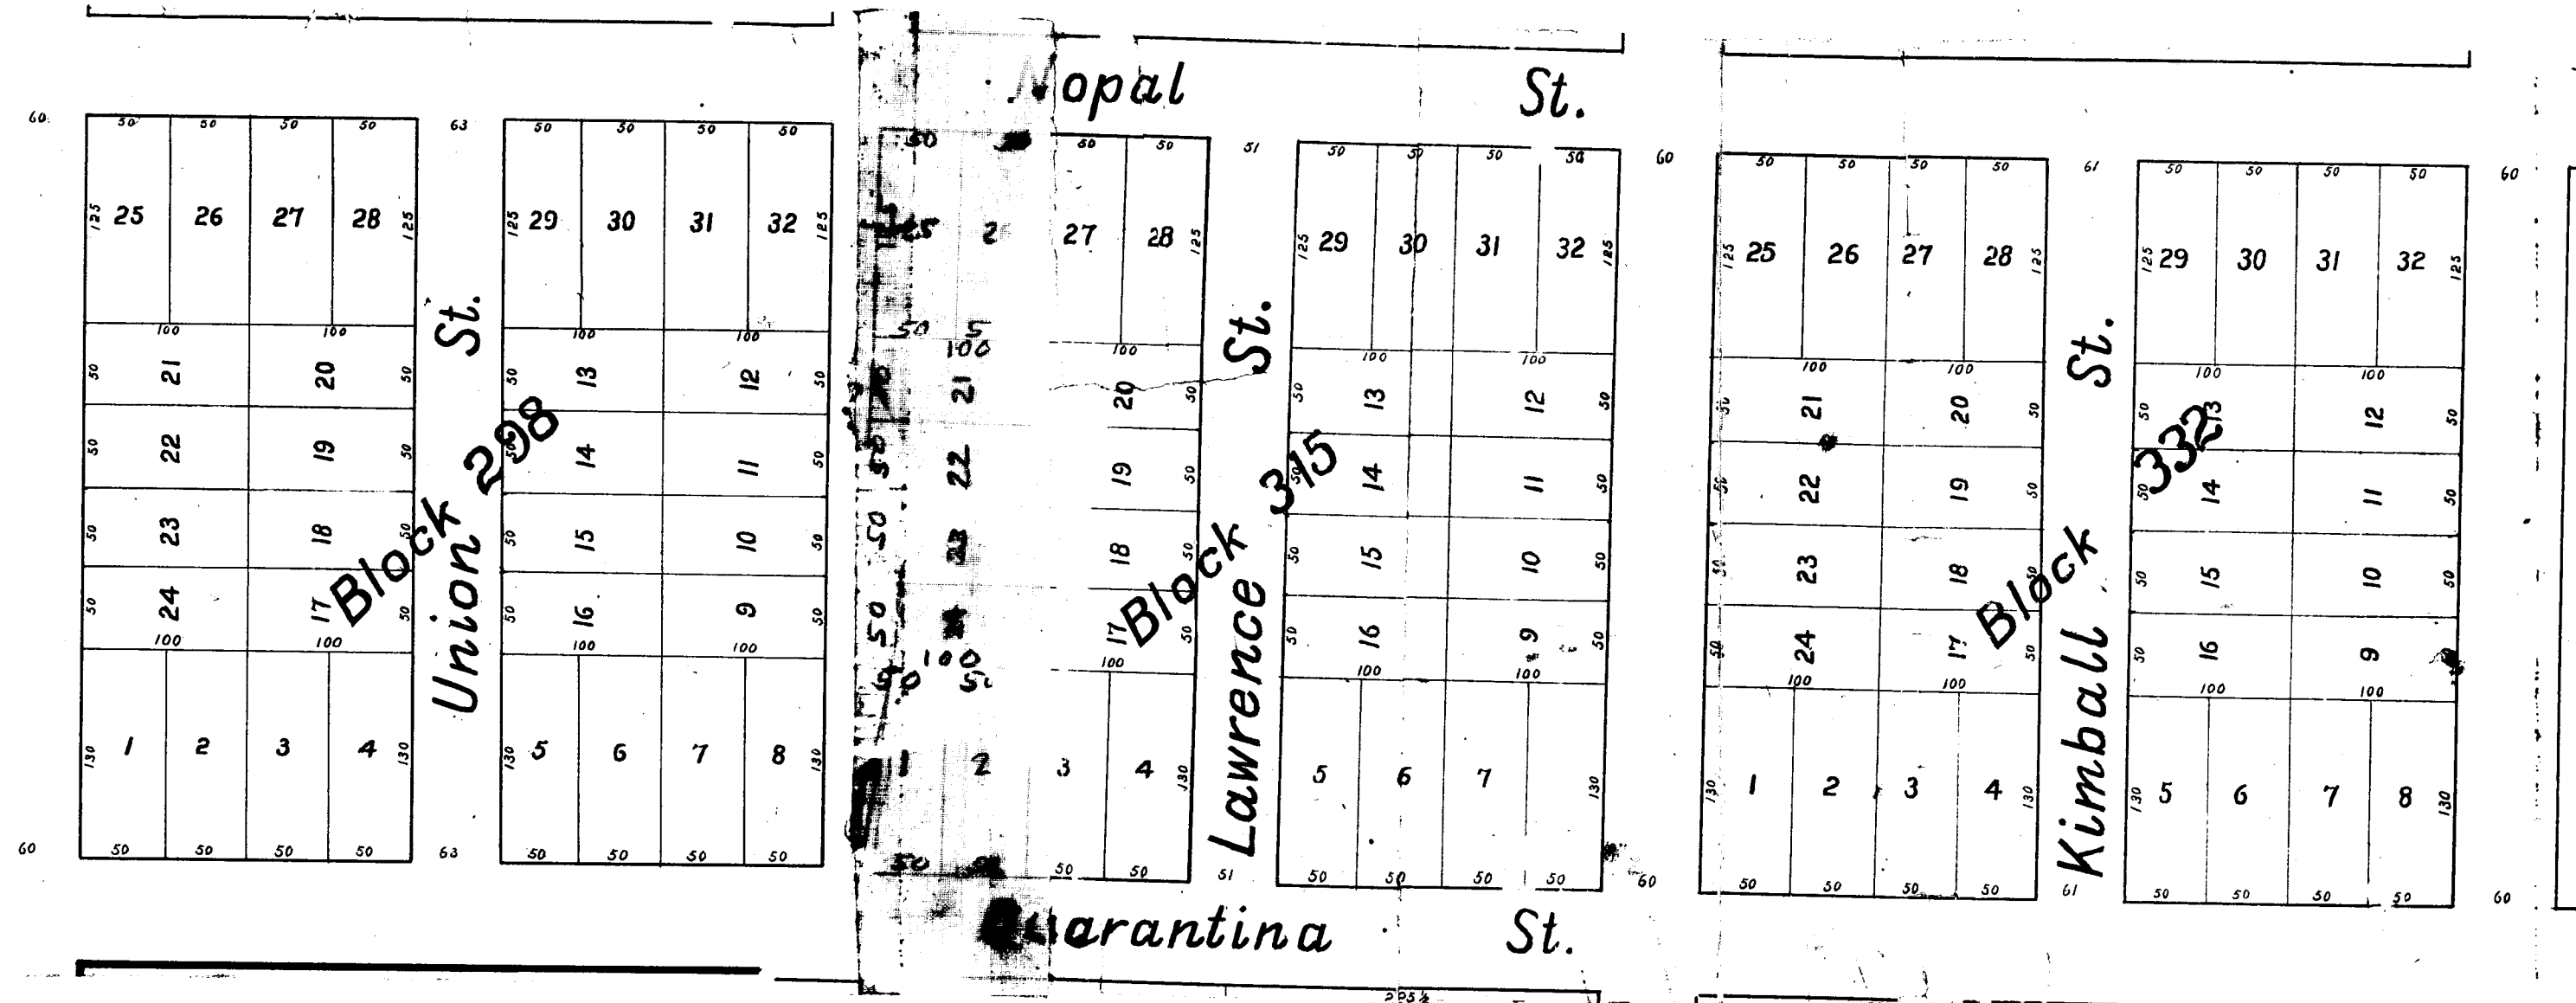

OLD FILE PLAN
Misc
BOOK NO. B
PAGE NO. 528

MAP OF THE BARKER TRACT IN THE CITY OF SANTA BARBARA.

CALIFORNIA.

Surveyed and Drawn by J. L. Barker.

CITY SURVEYOR

NOVEMBER 1886.

SCALE 100 FEET TO AN INCH.

OLD FILE PLAN
Misc
BOOK NO. B
PAGE NO. 533

BELLA VISTA TRACT

AT EL MONTECITO.
Subdivided by R. Munch.
SCALE 2 CHAINS PER INCH.

533