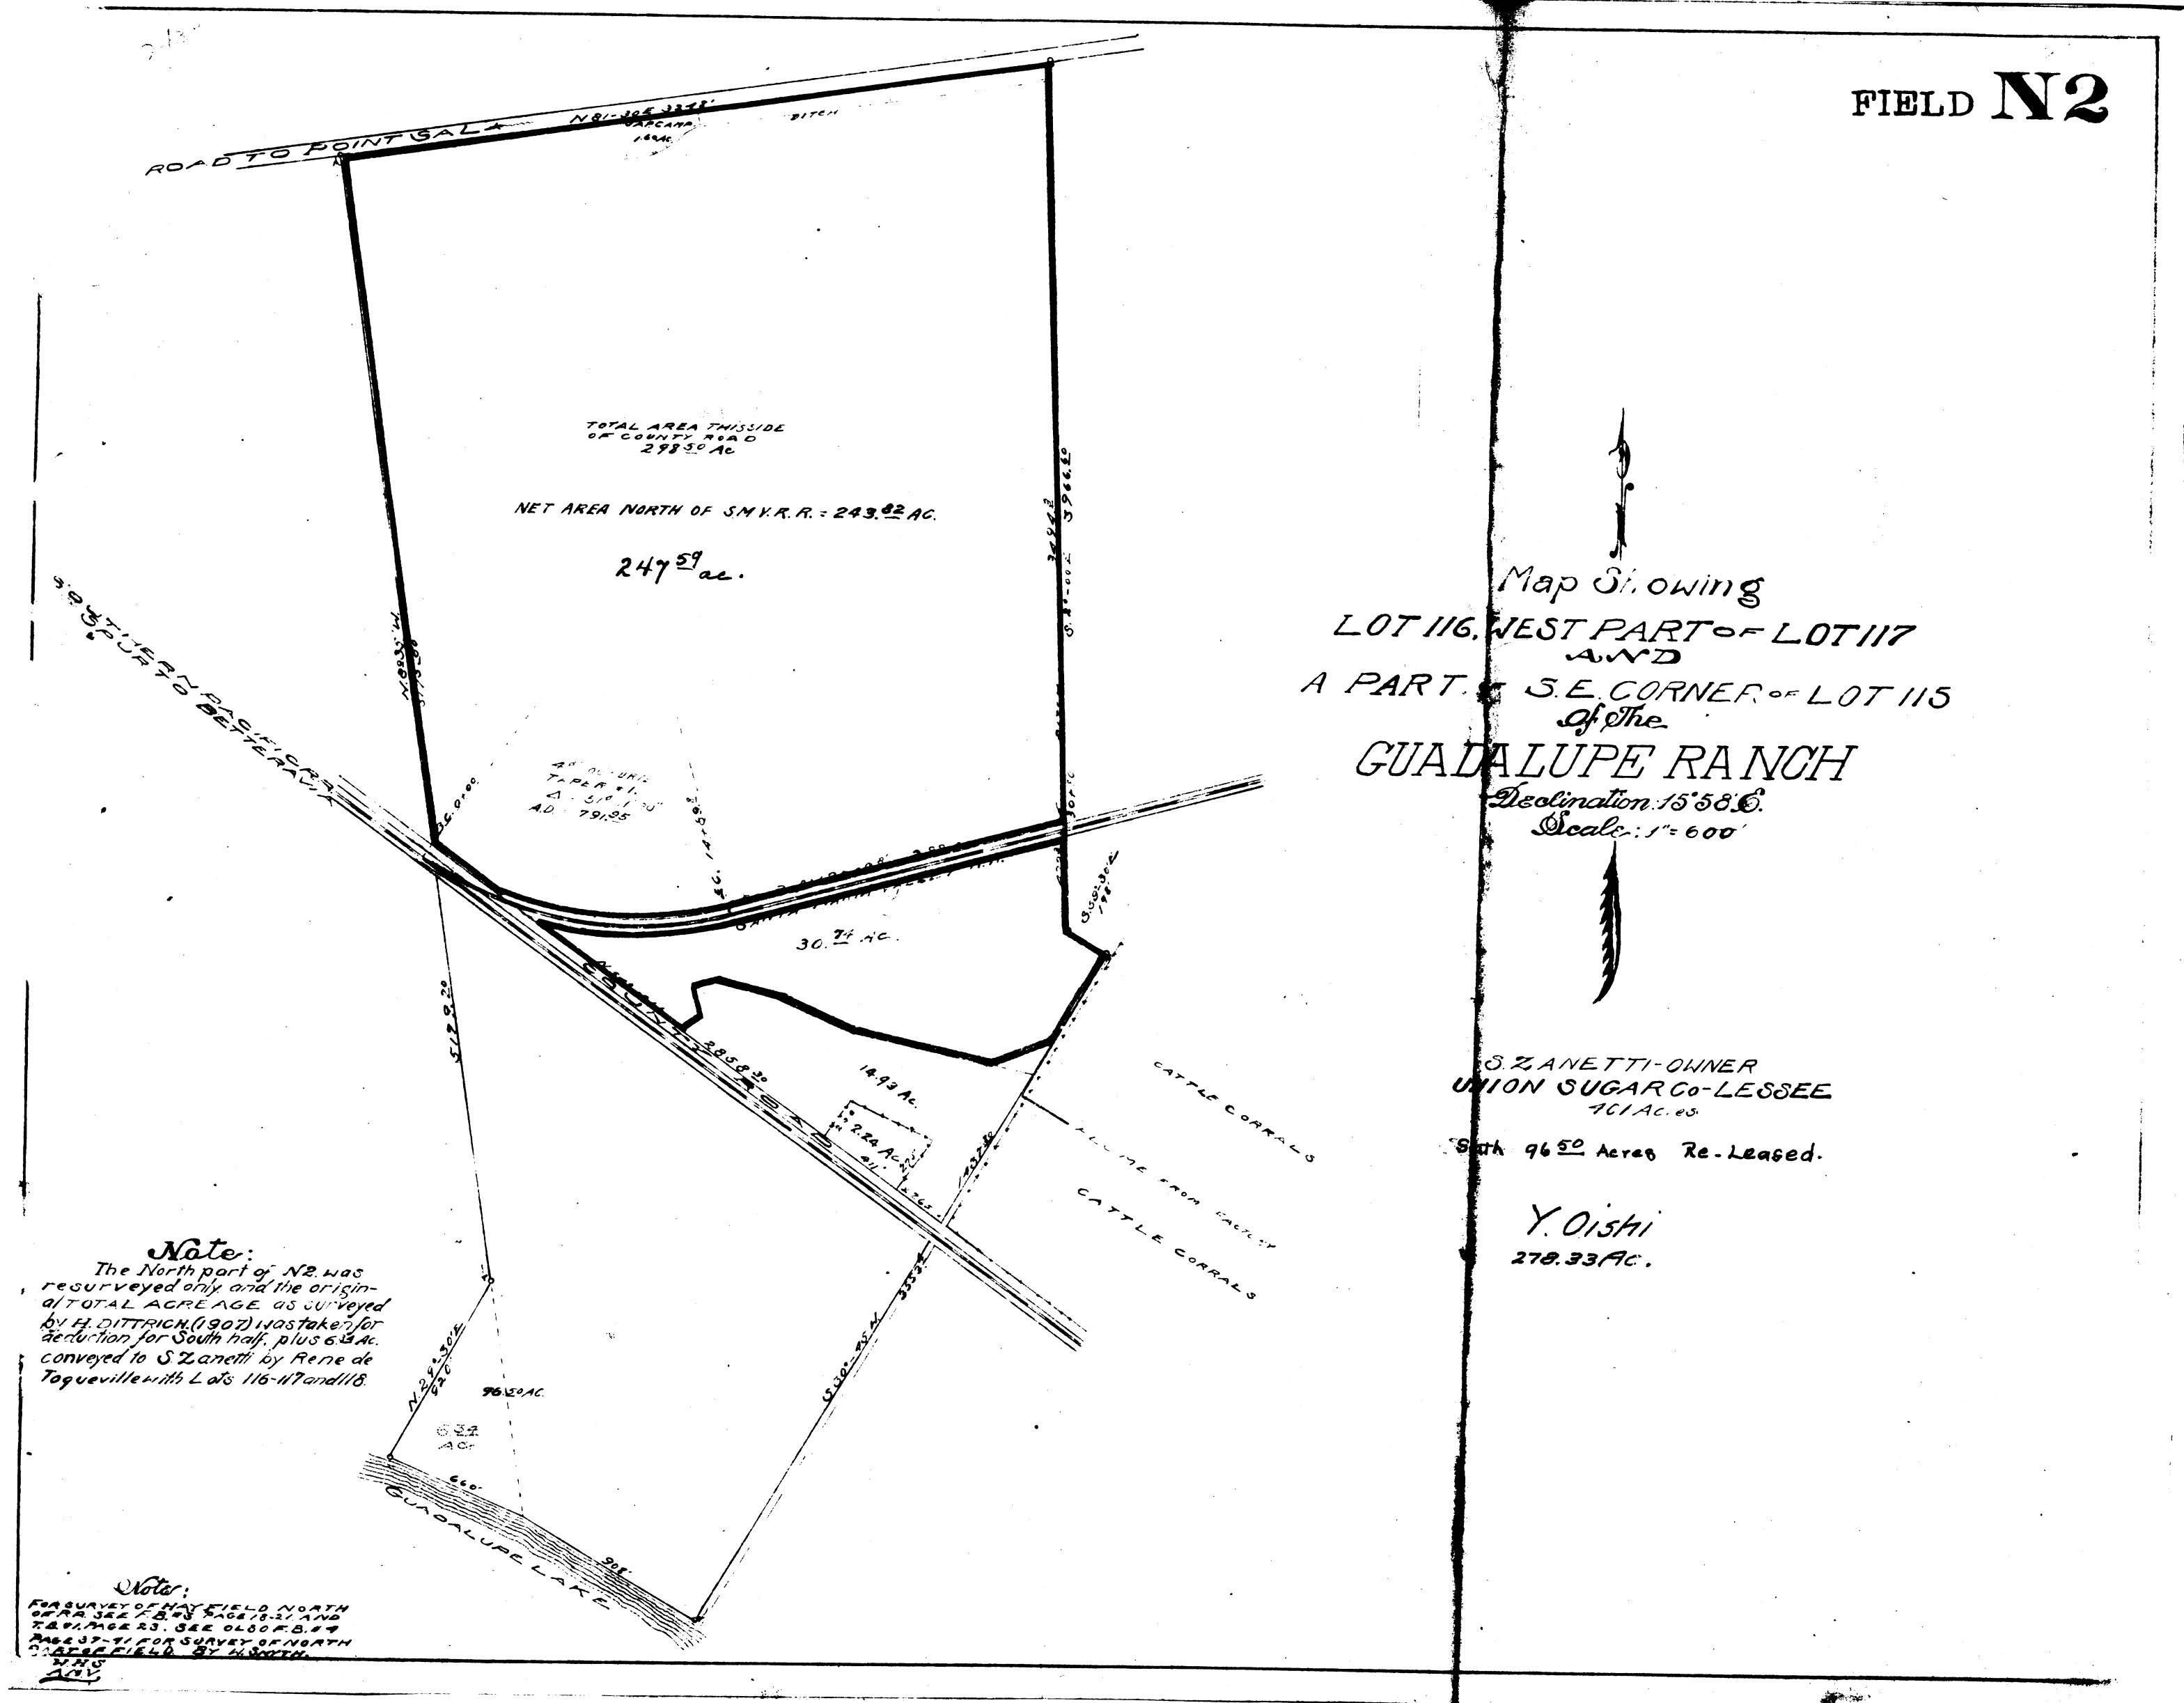

OLD FILE PLAN
 Leases
 BOOK NO. K
 PAGE NO. 152

FIELD N2

Map Showing
 LOT 116, WEST PART OF LOT 117
 AND
 A PART OF S.E. CORNER OF LOT 115
 of the
GUADALUPE RANCH

Declination 15° 58' E.
 Scale: 1" = 600'

S. ZANETTI - OWNER
 UNION SUGAR Co - LESSEE
 701 AC. es.

844 9650 Acres Re-Leased.

Y. Oishi
 278.33 AC.

Note:
 The North part of N2 was resurveyed only and the original TOTAL ACREAGE as surveyed by H. DITTRICH (1907) was taken for description for South half, plus 6.22 ac. conveyed to S. Zanetti by Rene de Toqueville with Lots 116-117 and 118.

Note:
 FOR SURVEY OF NEW FIELD NORTH OF R.R. SEE OLD F.B. 59
 RESULT OF SURVEY OF NORTH PART OF FIELD N2 SOUTH