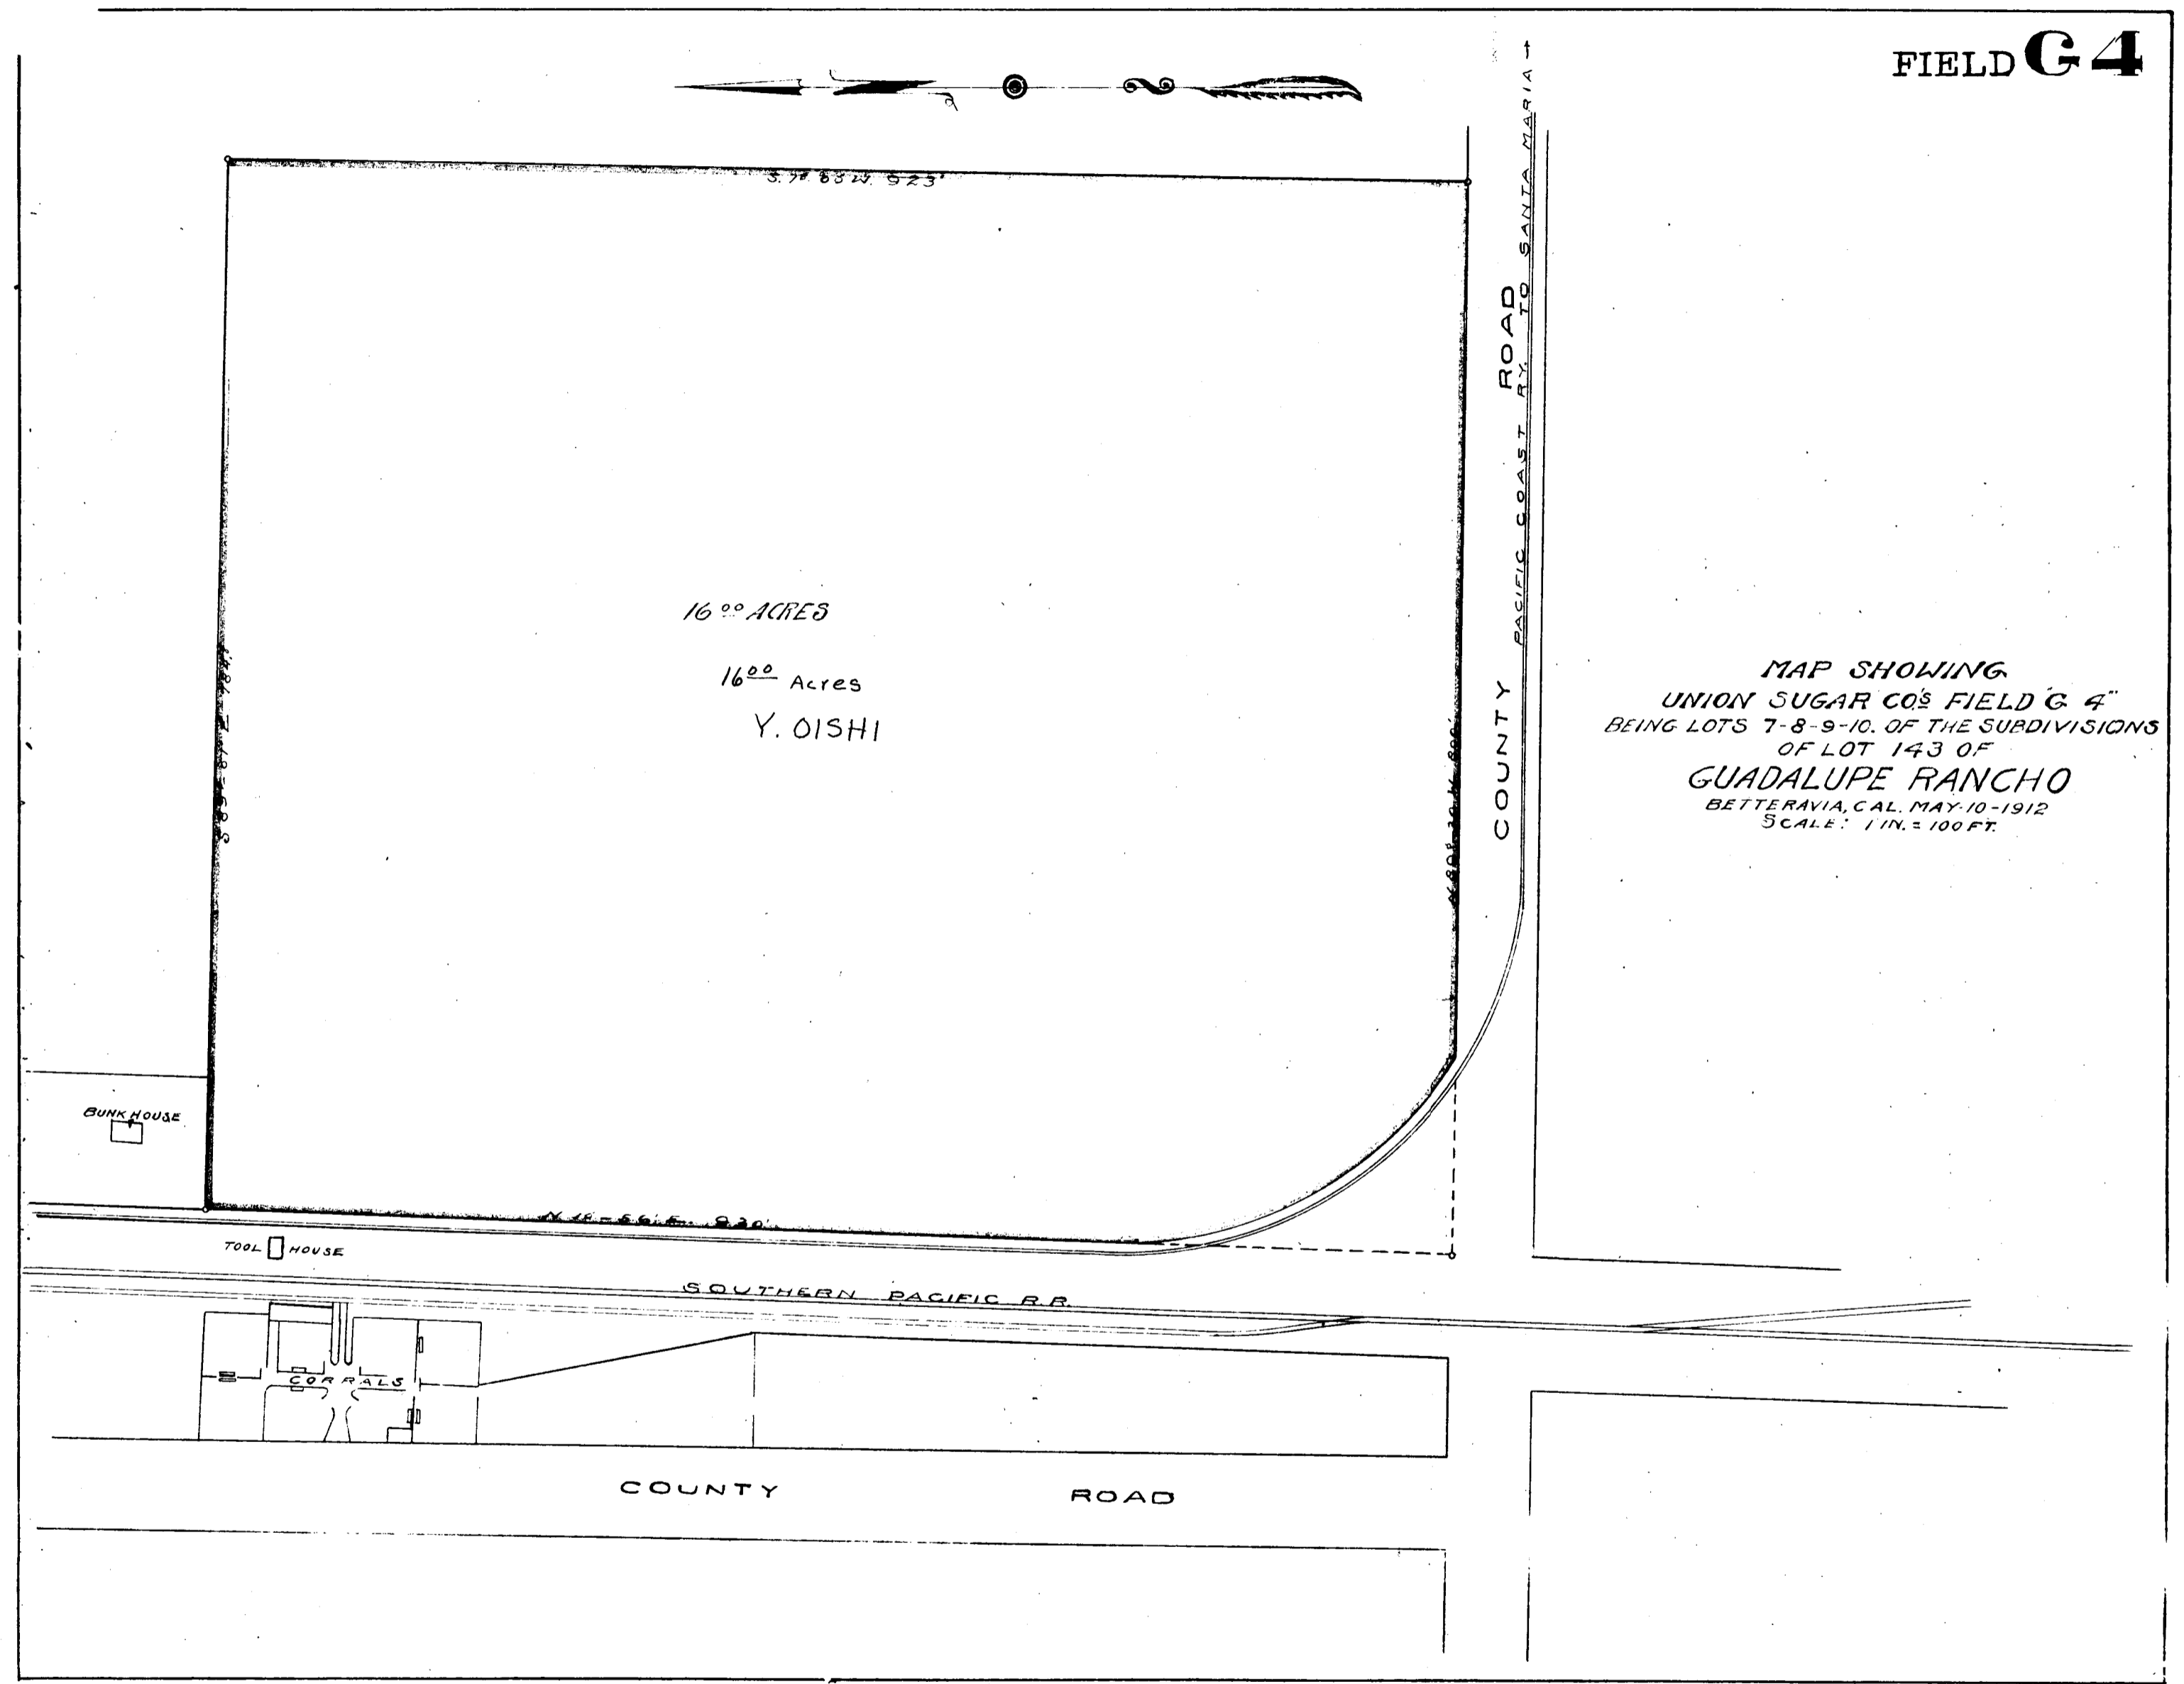

OLD FILE PLAN
 Leases
 BOOK NO. K
 PAGE NO. 152

MAP SHOWING
 UNION SUGAR CO'S FIELD G 4
 BEING LOTS 7-8-9-10. OF THE SUBDIVISIONS
 OF LOT 143 OF
 GUADALUPE RANCHO
 BETTERAVIA, CAL. MAY 10-1912
 SCALE: 1 IN. = 100 FT.