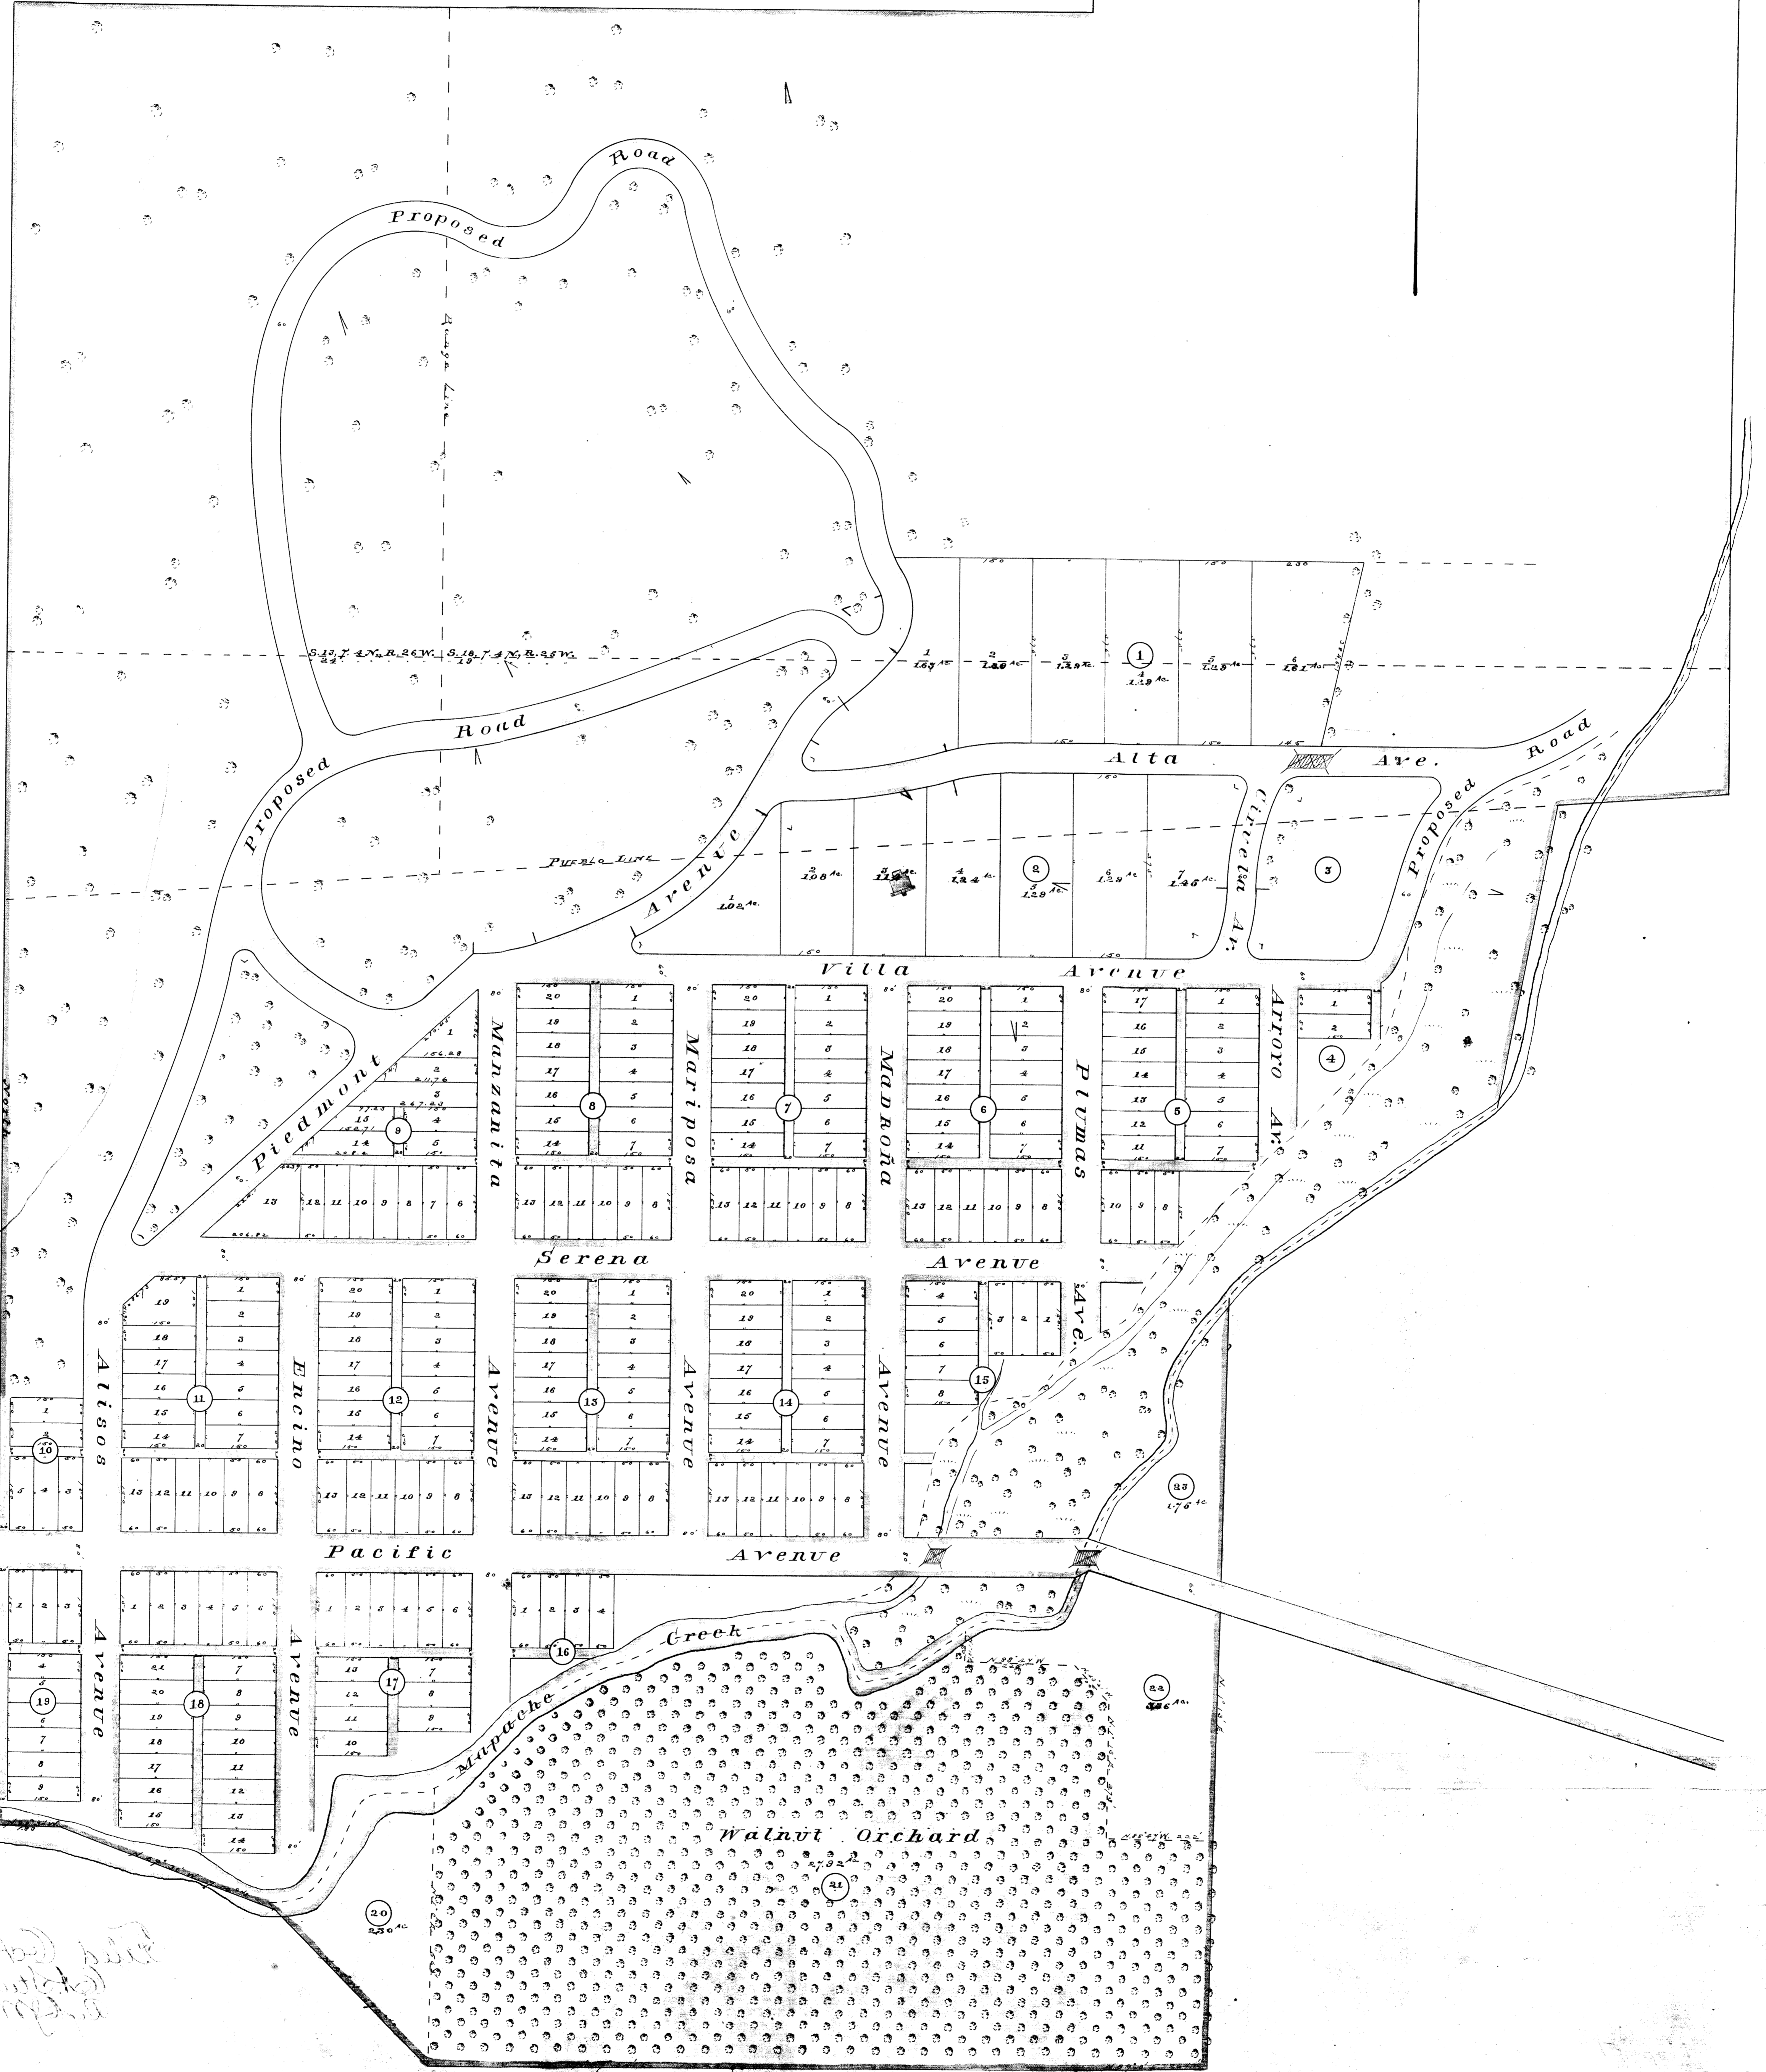

# MAP

OF

# LA SERENA

SANTA BARBARA CO.  
CAL.

Scale = 150 Ft.

Geo. F. Wright, C.E.

*Handwritten notes:*  
 1877  
 1878  
 1879  
 1880  
 1881  
 1882  
 1883  
 1884  
 1885  
 1886  
 1887  
 1888  
 1889  
 1890  
 1891  
 1892  
 1893  
 1894  
 1895  
 1896  
 1897  
 1898  
 1899  
 1900